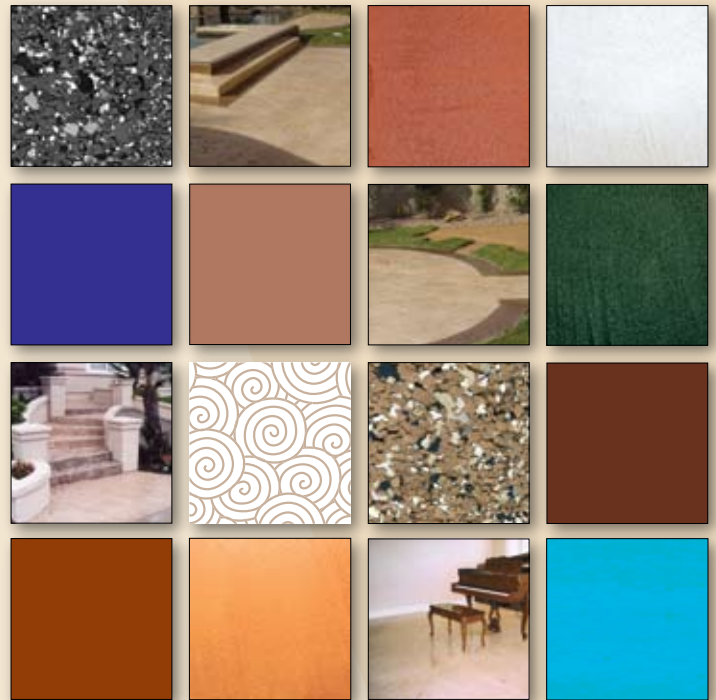

We Color The World!
Custom made colors for
your every need...

Water Base Stains

A-1000 Concrete Stain Series

 A-1000 Yellow	 A-1001 Terra Cotta	 A-1002 Cement Gray	 A-1003 Brick Red
 A-1004 Pacific Blue	 A-1005 Pearl Gray	 A-1006 Rosewood	 A-1007 Sand
 A-1008 Sandalwood	 A-1009 Mesa Tan	 A-1010 Emerald Green	 A-1011 Custom Color
 A-1012 Army Green	 A-1013 Black	 A-1014 Olive	 A-1015 Purple
 A-1016 Pink	 A-1017 Maui Blue	 A-1018 White	 A-1022 Pala Mesa Brown

SP-1000 Stain Pro Series

 SP-1000 Bronze	 SP-1001 Fern	 SP-1002 Patina	 SP-1003 Amber
 SP-1004 Terra Cotta	 SP-1005 Walnut	 SP-1006 Black	 SP-1007 Brown

Colors may vary depending upon application.

Enviro Stains

Colors may vary depending upon application.

Marble Tek

A-6100 Series

 A-6101 Copper	 A-6102 Gold	 A-6103 Silver	 A-6104 Yellow
 A-6105 Red	 A-6106 Dark Rose	 A-6107 Beige Brown	 A-6108 Light Green
 A-6109 Brown	 A-6110 Violet	 A-6111 Dark Green	 A-6112 Black
 A-6113 Classic Beige	 A-6114 Gray	 A-6115 White	 A-6116 Dark Stone Gray
 A-6117 Blue			

Colors may vary depending upon application.

Reactive Stain Color Chart

A-8000 Series

Note: Ocean Blue, Bronze and Olive Green are for interiors only.
(Actual Colors May Vary Due to Application and Concrete)