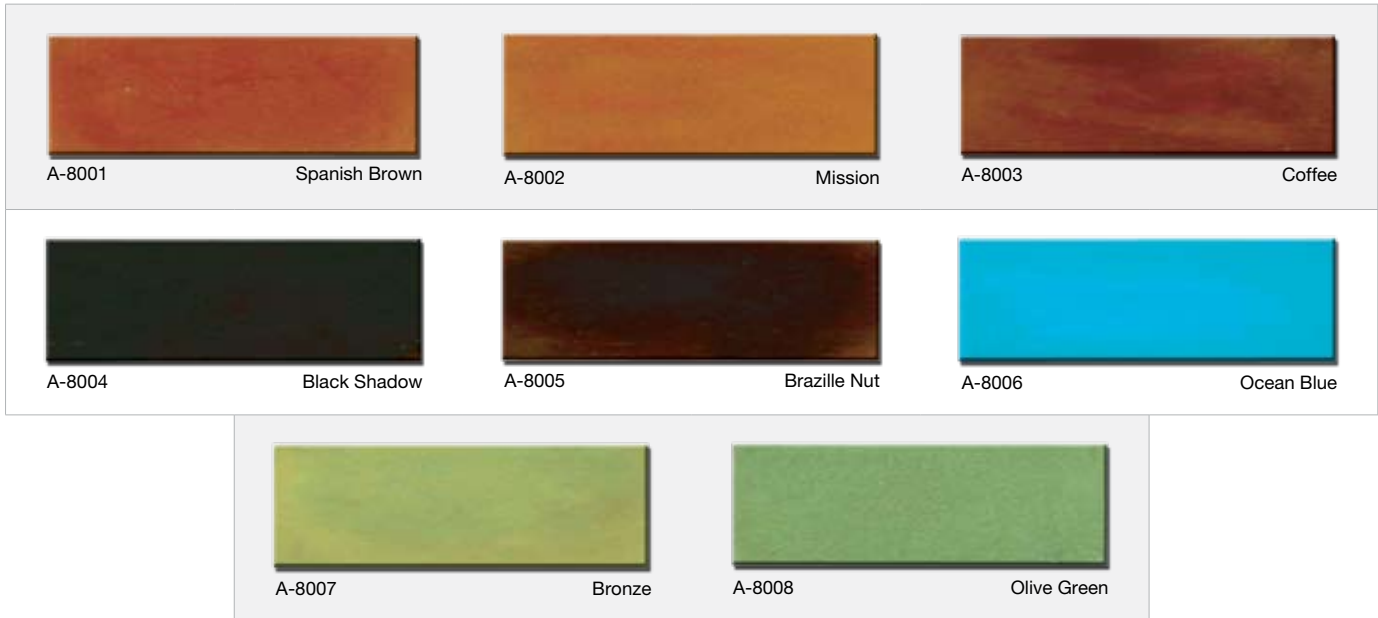

SP-1000 Stain Pro Series

 SP-1000 Bronze	 SP-1001 Fern	 SP-1002 Patina	 SP-1003 Amber
 SP-1004 Terra Cotta	 SP-1005 Walnut	 SP-1006 Black	 SP-1007 Brown

Colors may vary depending upon application.

Enviro Stains

Colors may vary depending upon application.

Marble Tek

A-6100 Series

 A-6101 Copper	 A-6102 Gold	 A-6103 Silver	 A-6104 Yellow
 A-6105 Red	 A-6106 Dark Rose	 A-6107 Beige Brown	 A-6108 Light Green
 A-6109 Brown	 A-6110 Violet	 A-6111 Dark Green	 A-6112 Black
 A-6113 Classic Beige	 A-6114 Gray	 A-6115 White	 A-6116 Dark Stone Gray
 A-6117 Blue			

Colors may vary depending upon application.

Paint Chip Color Chart

A-PC Series

			
Light Gray Blend A-PCBlend 1	Dark Gray Blend A-PCBlend 2	Light Tan Blend A-PCBlend 3	Dark Tan Blend A-PCBlend 4
			
White A-PC1-103	Cream A-PC-1/106	Light Tan A-PC-1/107	Tan A-PC-1/206
			
Black A-PC-2/52	Light Gray A-PC-5/107	Dark Gray A-PC-5/110	Sky Blue A-PC-6/112
			
Periwinkle A-PC-6/113	Emerald A-PC-7/106	Avocado A-PC-7/107	Coffee A-PC-8/102
			
Mauve A-PC-8/103	Dark Tan A-PC-8/104	Gold Mica A-PC-BG10	Silver Mica A-PC-BS10

Colors may vary depending upon application.

Reactive Stain Color Chart

A-8000 Series

Note: Ocean Blue, Bronze and Olive Green are for interiors only.
(Actual Colors May Vary Due to Application and Concrete)